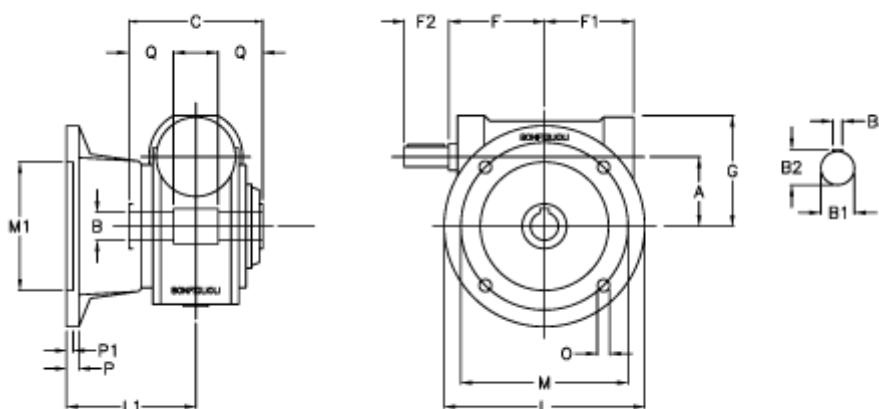

# Data Sheet

Article number: 3901030015400

Description: Worm gear with solid input shaft  
VF 30F-15-HS

## Measures

a	= 30.0	F1 = 46	P = 6
B	= 14	F2 = 20	P1 = 4
B1	= 9	g = 50	Q = 20.5
B2	= 10.2	L = 80	
B3	= 3	L1 = 50.5	
C	= 55	m = 68	
Description = VF 30F-xx-HS		M1 = 50	
F	= 50.0	O = 6.5	